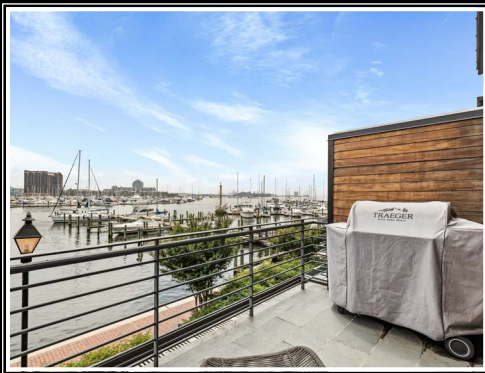

Hubble Bisbee

CHRISTIE'S
INTERNATIONAL REAL ESTATE

GREEN SPRING
STATION
410-321-1411